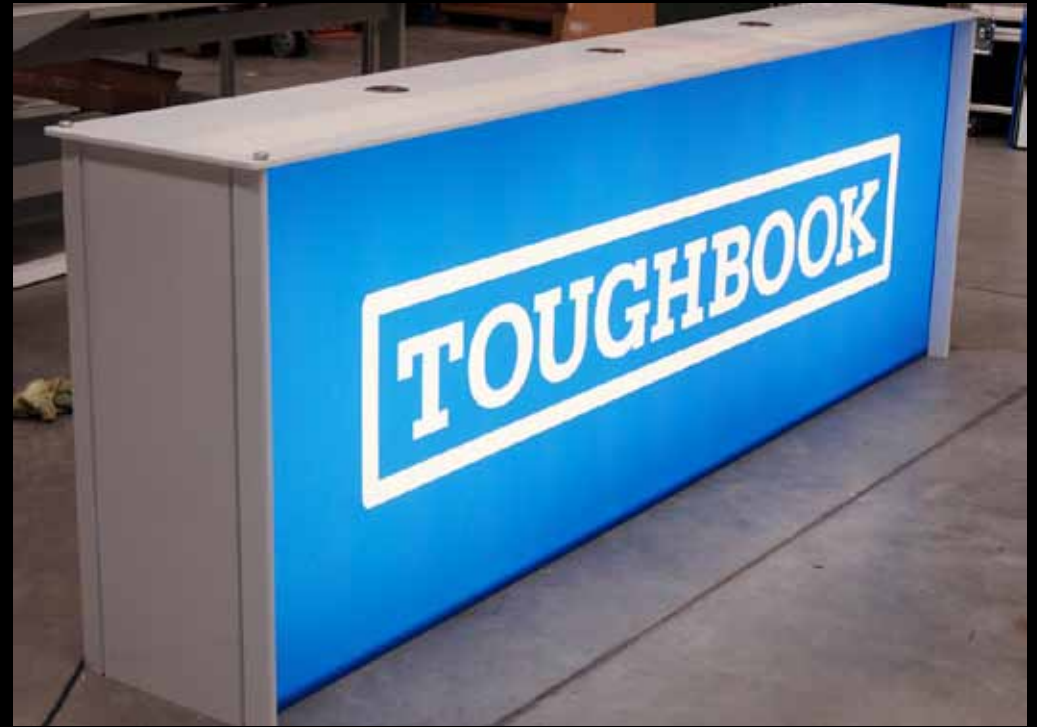

OS4

Counters

OS4 counters feature aluminium side frames with graphic or aluminium composite inserts and frosted acrylic or glass worktops. Front / back panel can be printed graphics, composite aluminium or backlit acrylic. Optional items include backlighting, shelves and lockable sliding doors.

.....
Custom sizes are available on request
.....

C90.800

800mm w x 900 h a 430mm d

C90.1000

1000mm w x 900 h a 430mm d

C90.1500

1500mm w x 900 h a 430mm d

C90.2000

2000mm w x 900 h a 430mm d

C90.2400

2400mm w x 900 h a 430mm d

C90.3000

3000mm w x 900 h a 430mm d
.....

order now 08450 720107